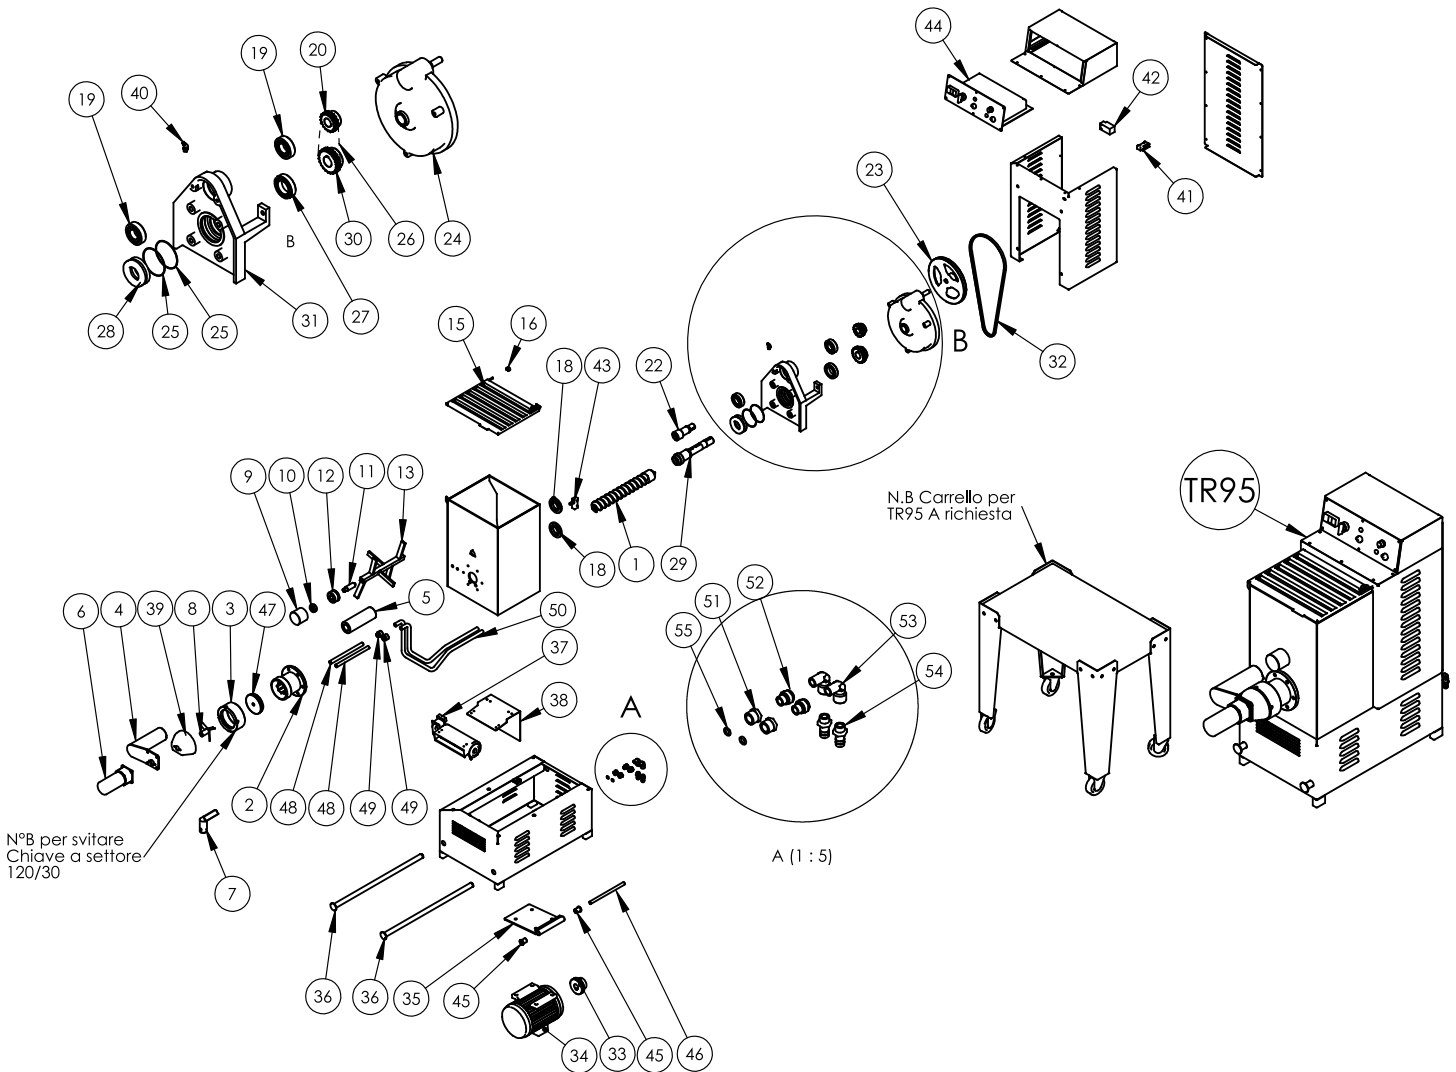

# Parts Breakdown

Model **PM-IT-0015** 13397

# Parts Breakdown

## Model PM-IT-0015 13397

Item No.	Description	Position	Item No.	Description	Position	Item No.	Description	Position
16289	Worm for 13397	1	77745	Bearing 6206 for 13397	19	77761	Sieve Support Rods for 13397	36
77731	Sleeve for 13397	2	77746	Upper Sprocket Z=18 3/8 for 13397	20	77762	Fan for 13397	37
39343	Die Retaining Ring for 13397	3	77747	Upper Shaft for 13397	22	77763	Fan Base for 13397	38
77733	Moving Knife Support for 13397	4	77748	Reducer Pulley for 13397	23	AD366	Shelter Protection Knife for 13397	39
77734	Fixed Support for 13397	5	77749	Adapter TA30 for 13397	24	77764	Fattener for 13397	40
77735	Knife Motor for 13397	6	77750	Spacer for 13397	25	77765	Micro Switch MS30 for 13397	41
77736	Knife Blade for 13397	7	77751	Double Chain for 13397	26	77766	Micro Switch FR515 for 13397	42
77737	Knife Blade for 13397	8	77752	Bearing 6008 for 13397	27	77767	Micro Switch MS09 for 13397	43
77738	Support for 13397	9	77753	Bearing 51308 for 13397	28	77768	Electrical Assembly for 13397	44
77739	Bearing 62206 for 13397	10	77754	Lower Shaft for 13397	29	77769	Bushing for 13397	45
77740	Mobile Shaft for 13397	11	77755	Lower Sprocket Z=23 3/8 for 13397	30	77770	Shaft Motor Base for 13397	46
77741	Fixed Support for 13397	12	77756	Back Movement Support for 13397	31	31210	Plastic Cap for 13397	47
AD365	Mixer for 13397	13	77757	Belt 1180 for 13397	32	77772	Kit for Water Piping for 13397	48 - 50
77742	Cover for 13397	15	77758	Motor Pulley for 13397	33	77775	Kit for Water Piping for 13397	51 - 55
77743	Cam for 13397	16	77759	Motor HF80 for 13397	34			
77744	Wheel for 13397	18	77760	Motor Base for 13397	35			